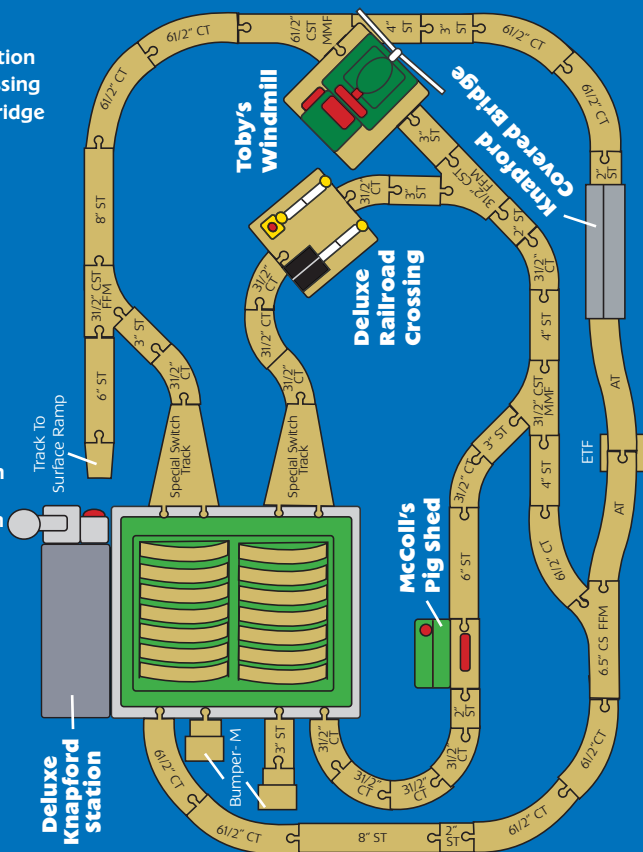

A Visit to Knapford

You Will Need:

- ① Deluxe Knapford Station
- ① Deluxe Railroad Crossing
- ① Knapford Covered Bridge
- ① McColl's Pig Shed
- ① Toby's Windmill
- ④ 2" Straight Track
- ⑥ 3" Straight Track
- ③ 4" Straight Track
- ② 6" Straight Track
- ② 8" Straight Track
- ② Ascending Track
- ① Track To Surface Ramp
- ③ 1/2" Curved Track
- ① 3 1/2" Curved Switch Track - MMF
- ② 3 1/2" Curved Switch Track - FFM
- ⑥ 6 1/2" Curved Track
- ① 6 1/2" Curved Switch Track - MMF
- ① 6 1/2" Curved Switch Track - FFM
- ① Elevated Track Foundation
- ② Special Switch Track
- ② Bumper - M

Legend:

M = Male	AT = Ascending Track	CST = Curved Switch Track
F = Female	CT = Curved Track	ETF = Elevated Track Foundation
ST = Straight Track		TSR = Track to Surface Ramp